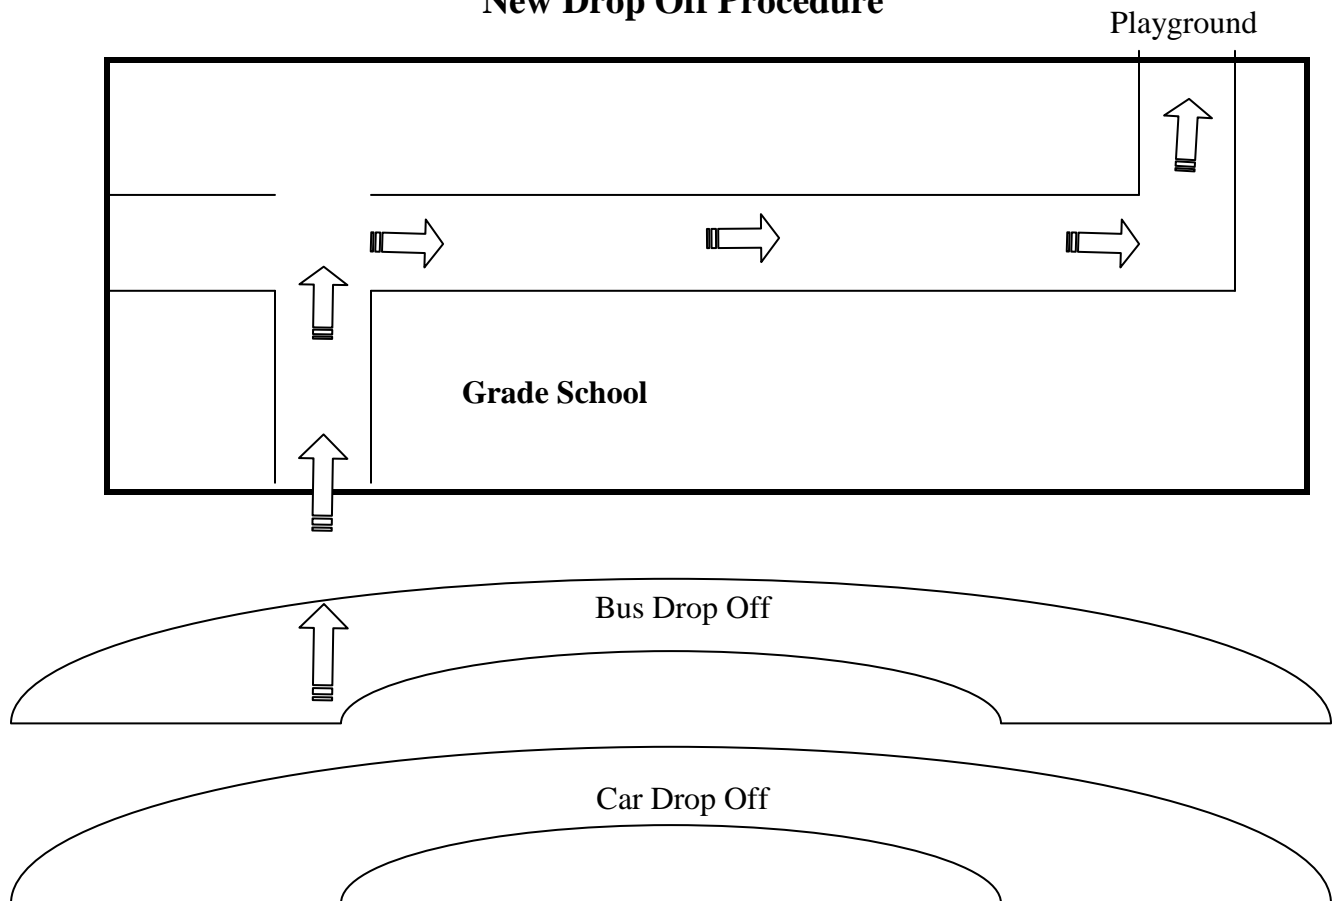

Newark Community Consolidated School
District # 66

New Drop Off Procedure

1. The car and bus drop off zones will remain the same. The lane closest to the school is for buses only; the lane closest to the street is for cars.
2. Students will **wait for an adult** to help them cross the bus drop off area before exiting their vehicle.
3. Students will enter school through the main entrance. They will turn right into the hallway and drop their book bags off in the hallway outside their classroom.
4. Students will continue down the hall and out the door that is closest to the old library / portable classroom to the playground.
5. Students will remain on the playground until instructed to line up for school.
6. In the case of bad weather, the procedure will remain the same except that students will go to the gymnasium.
7. Students will be allowed into the building after supervision is available at **7:30AM**.
8. Drive safely! We will have buses, cars, and students in the parking lot together.